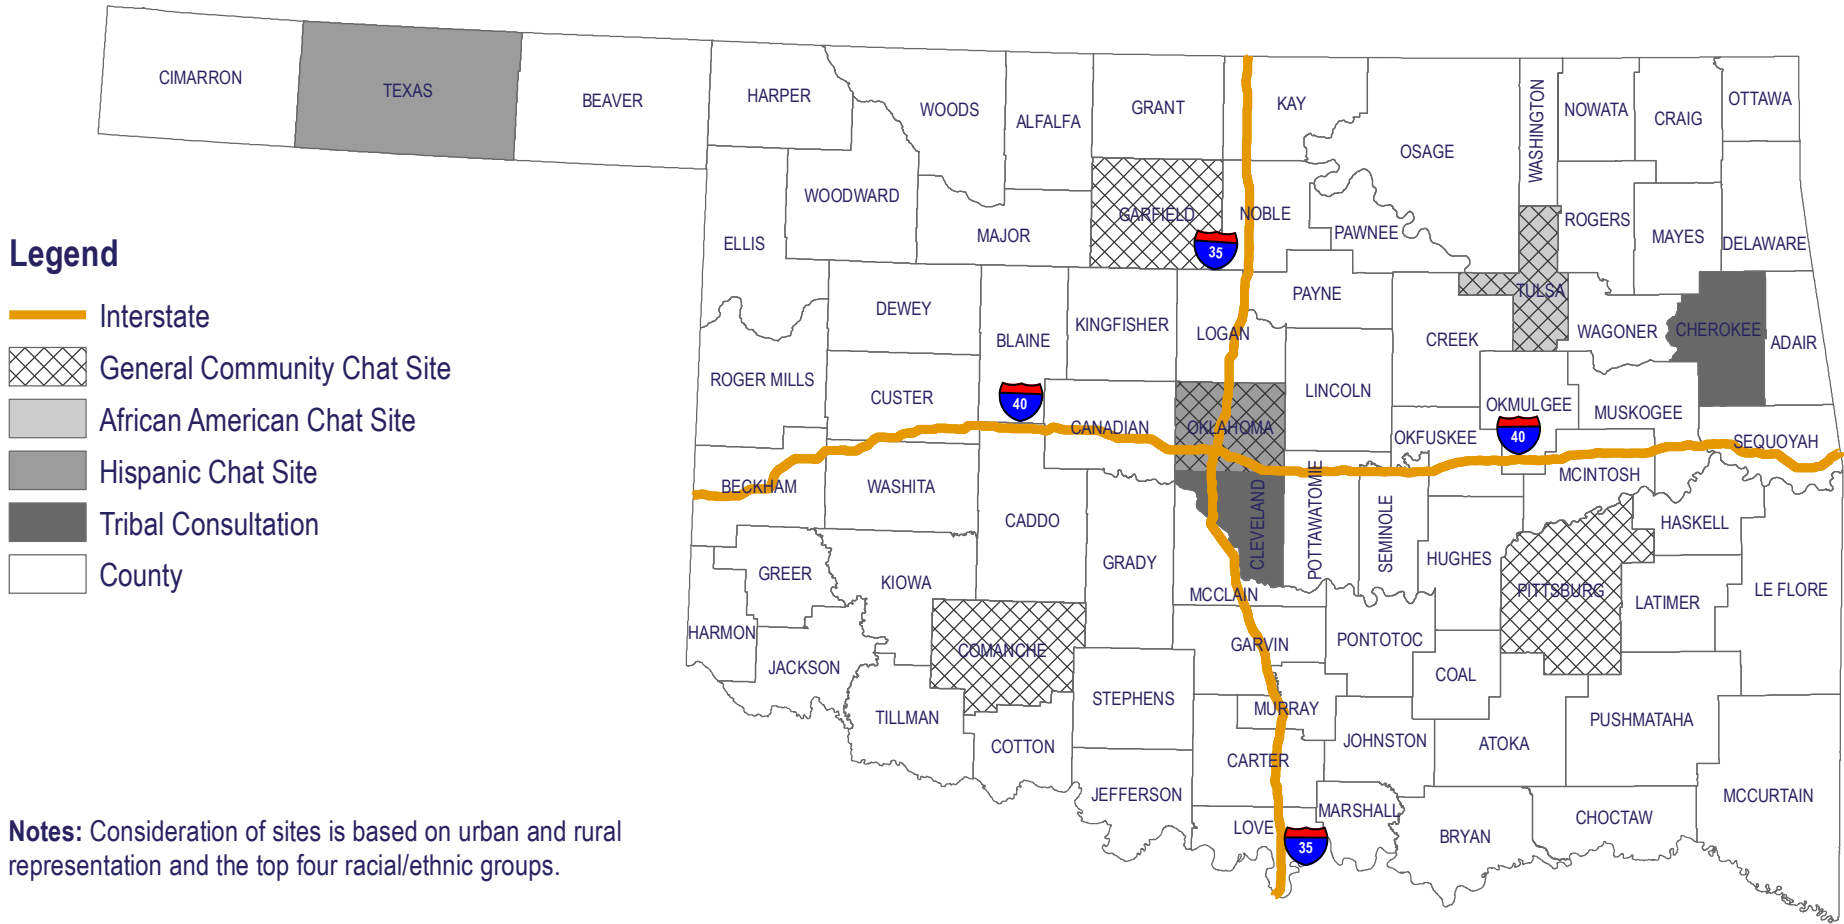

Community Chat/Consultation Sites

General Community Chat Sites

Tulsa – April 16, 2014, 5pm-7pm

Community Service Council, 16 East 16th St, Tulsa, OK 74119

Enid – April 17, 2014, 6pm-8pm

Northwestern Oklahoma State University Enid Campus, Room 127 (on the West end of the building)

2929 E. Randolph, Enid, OK 73701

Oklahoma City – May 14, 2014, 7am-9am

OCCHD Northeast Regional Health & Wellness Campus, 2600 N.E. 63rd St., Oklahoma City, OK

McAlester – June 5, 2014, 5pm-7pm

Pittsburg County Health Department, 1400 College Ave, McAlester, OK 74501

Lawton – June 9, 2014

African American Community Chat Sites

Tulsa – April 14, 2014, 5:30pm-7:30pm

Morton Comprehensive Health Services, 1334 N Lansing Ave, Tulsa, OK 74106

Oklahoma City – May 6, 2014, 5:30pm-7:30pm

Guymon – June 19, 2014, 5:30pm-7:30pm

Tribal Consultations

Tahlequah – April 7, 2014

Little Axe – June 16, 2014, Absentee Shawnee